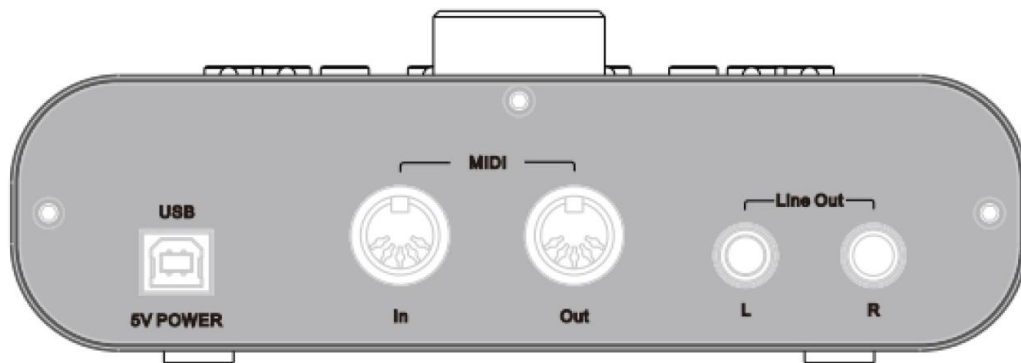

4.2 Rear panel

On the rear panel of the PianoBox Pro you will find the LINE Out to connect the PianoBox Pro to an amplifier. Beside the LINE Outs there is the USB2.0, please connect to computer or external charger (DC5V, 1A) by USB cable, provide 5V power with communication. In the middle, there is the MIDI I/O, please connect your keyboard here with a standard MIDI cable. The MIDI Out from the keyboard must be connected to the MIDI In of the PianoBox Pro.