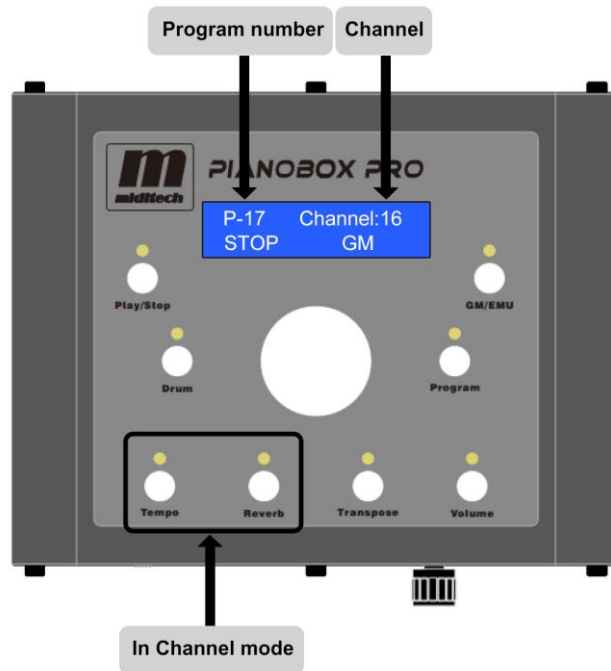

8. Hidden functions:

[Channel mode]

- A. Press and hold the <Tempo> and <Reverb> buttons at the same time, the LEDs will light up together, and the "Channel" mode will be turned on. At this time, the channel value can be selected by the rotary encoder, and the LCD will display the tone value of the current channel and the current channel value on first line. As shown in the figure below: