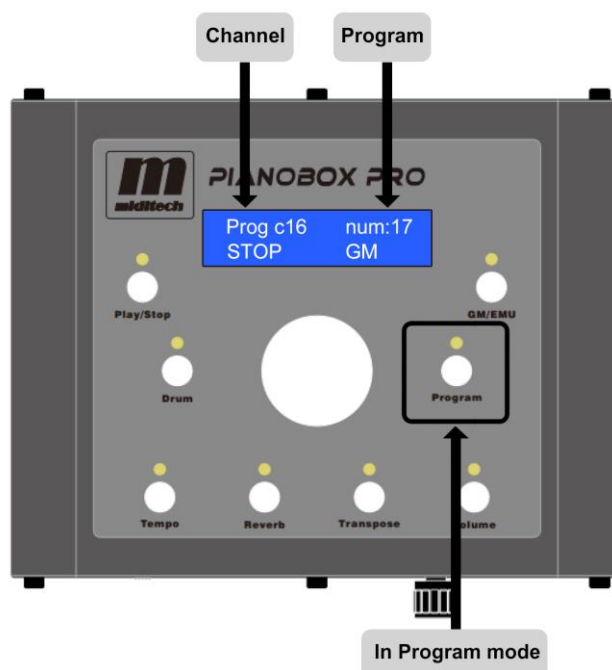

- B. Press the function button of other modes to exit the "Channel" mode, for example, press the <Program> button to enable the "Program" mode: